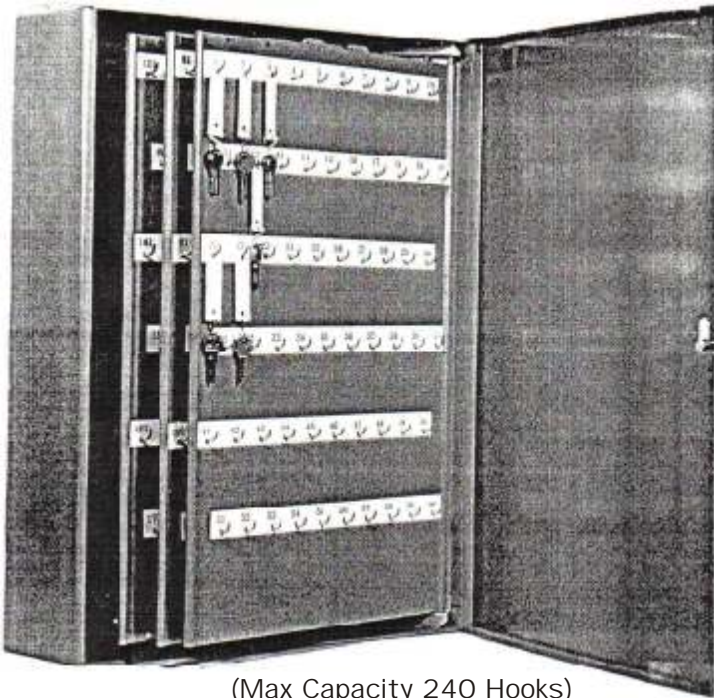

Karn Automotive Products, Inc.

P.O. Box 10005, Green Bay, WI 54307-0005

920.499.0225

800.236.5276

Fax 920.499.9098

www.KarnAutomotive.com

80301

Automotive Key Cabinets

(Max Capacity 240 Hooks)

*Removable panels have carrying handles for easy portability!
Key Cabinets are made to order; production time
runs approximately 10 working days.*

Model KC/556-RE Removable Panel Key Cabinet

19-3/4" Width x 25" Height x 5" Depth

(with Carry Handle)

1-1/2" between hooks

3-1/2" between rows

1-1/8" between panels

Hooks on ONE SIDE ONLY

<u>Model-Hooks</u>	<u>Price</u>
556-RE--60	$344.47
556-RE-120	$415.23
556-RE-180	$478.53
556-RE-240	$534.39

Extra Panel w/handle for above

60H-RE $121.03

Model KC/551-F

Fixed Panel Key Cabinet

17-3/4" Width x 25" Height x 2-1/2" Depth

1-1/2" between hooks

3-1/2" between rows

1-1/8" between panels

Hooks on BOTH SIDES; STAGGERED ROWS

<u>Model-Hooks</u>	<u>Price</u>
551-F--60	$269.99
551-F-120	$335.16
551-F-180	$372.40
551-F-240	$431.05

Extra Panel for above

60H $80.07