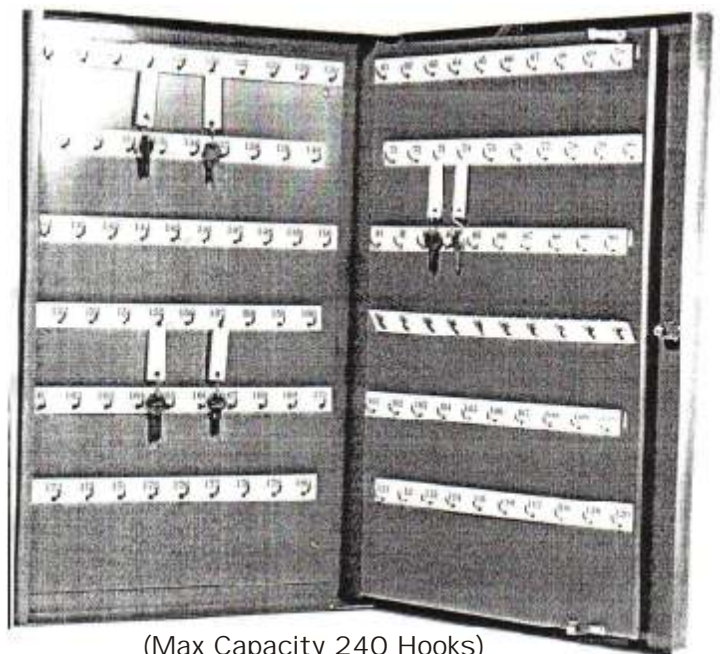

19-3/4" Width x 25" Height x 5" Depth

(with Carry Handle)

1-1/2" between hooks

3-1/2" between rows

1-1/8" between panels

Hooks on ONE SIDE ONLY

<u>Model-Hooks</u>	<u>Price</u>
556-RE--60	\$344.47
556-RE-120	\$415.23
556-RE-180	\$478.53
556-RE-240	\$534.39

Extra Panel w/handle for above

60H-RE \$121.03

Model KC/551-F

Fixed Panel Key Cabinet

17-3/4" Width x 25" Height x 2-1/2" Depth

1-1/2" between hooks

3-1/2" between rows

1-1/8" between panels

Hooks on BOTH SIDES; STAGGERED ROWS

<u>Model-Hooks</u>	<u>Price</u>
551-F--60	\$269.99
551-F-120	\$335.16
551-F-180	\$372.40
551-F-240	\$431.05

Extra Panel for above

60H \$80.07

(Max Capacity 240 Hooks)

*Key Cabinets are made to order; production time
runs approximately 10 working days.*